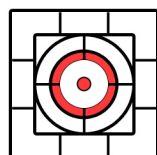

## 1" Dots

Background is 1" squares.  
3/4" to top of page from top-most horizontal line.

Target must be printed at 100% for measurements to be valid!

3/4" outer square, 1/2" inner square, 1/2" outer white circle, 1/3" outer colored circle, 1/4" inner white circle, 1/16" inner colored dot

3/4" outer square, 1/2" inner square, 1/2" outer white circle, 1/3" outer red circle, 1/4" inner white circle, 1/16" inner red dot

ROW  
SCORE

\_\_\_

\_\_\_

\_\_\_

\_\_\_

\_\_\_

\_\_\_