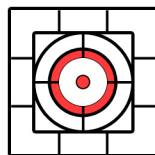

## 1" Dots

Background is 1" squares.  
3/4" to top of page from top-most horizontal line.

Target must be printed at 100% for measurements to be valid!

3/4" outer square, 1/2" inner square, 1/2" outer white circle, 1/3" outer colored circle, 1/4" inner white circle, 1/16" inner colored dot

3/4" outer square, 1/2" inner square, 1/2" outer white circle, 1/3" outer red circle, 1/4" inner white circle, 1/16" inner red dot

ROW  
SCORE

\_\_\_

\_\_\_

\_\_\_

\_\_\_

\_\_\_

\_\_\_