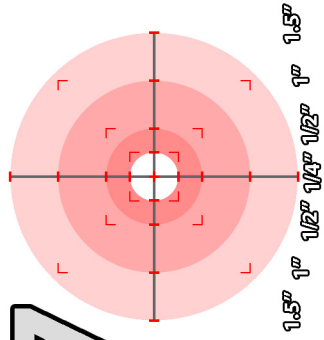

# TRIGGER CONTROL TARGET

48x 1" CIRCLES

1

6

2

5

3

4

7

[1/4"] 1/2" | 1/2" | 1/4"]

[1/4"] 1/2" | 1/2" | 1/4"]

[1/4"] 1/2" | 1/2" | 1/4"]

[1/4"] 1/2" | 1/2" | 1/4"]

[1/4"] 1/2" | 1/2" | 1/4"]

| 1/2" | 1/2" | 1/2" | 1/2" |

| 1/2" | 1/2" | 1/2" | 1/2" |

| 1/2" | 1/2" | 1/2" | 1/2" |

| 1/2" | 1/2" | 1/2" | 1/2" |

2.5"  
2.0"  
1.5"  
1.0"  
0.5"

6.0"  
2.0"  
.75"  
.50"

.22 Precision Shooting Scoring Sheet - 25 yard - One shot per target

Sight-In-Targets

Shooter: \_\_\_\_\_ Rifle: \_\_\_\_\_