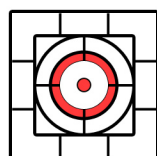

___

5pts = 100% inside white 1/4" circle | 4pts = 100% inside red 1/3" circle | 2pts = 100% inside white 1/2" circle | 1pt = 100% inside white 3/4" square