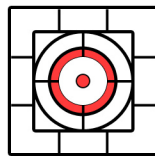

## 1" Dots

Background is 1" squares.  
3/4" to top of page from top-most horizontal line.

Target must be printed at 100% for measurements to be valid!

3/4" outer square, 1/2" inner square, 1/2" outer white circle, 1/3" outer colored circle, 1/4" inner white circle, 1/16" inner colored dot

3/4" outer square, 1/2" inner square, 1/2" outer white circle, 1/3" outer red circle, 1/4" inner white circle, 1/16" inner red dot

ROW  
SCORE

\_\_\_

\_\_\_

\_\_\_

\_\_\_

\_\_\_

\_\_\_