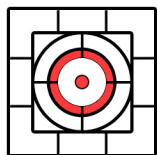

## 1" Dots

Background is 1" squares.  
3/4" to top of page from top-most horizontal line.

Target must be printed at 100% for measurements to be valid!

3/4" outer square, 1/2" inner square, 1/2" outer white circle, 1/3" outer colored circle, 1/4" inner white circle, 1/16" inner colored dot

3/4" outer square, 1/2" inner square, 1/2" outer white circle, 1/3" outer red circle, 1/4" inner white circle, 1/16" inner red dot

ROW  
SCORE

\_\_\_

\_\_\_

\_\_\_

\_\_\_

\_\_\_

\_\_\_