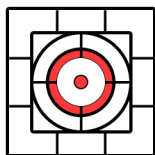

## 1" Dots

Background is 1" squares.  
3/4" to top of page from top-most horizontal line.

Target must be printed at 100% for measurements to be valid!

3/4" outer square, 1/2" inner square, 1/2" outer white circle, 1/3" outer colored circle, 1/4" inner white circle, 1/16" inner colored dot

3/4" outer square, 1/2" inner square, 1/2" outer white circle, 1/3" outer red circle, 1/4" inner white circle, 1/16" inner red dot

ROW  
SCORE

\_\_\_

\_\_\_

\_\_\_

\_\_\_

\_\_\_

\_\_\_