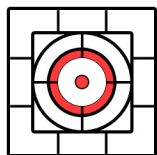

## 1" Dots

Background is 1" squares.  
3/4" to top of page from top-most horizontal line.

Target must be printed at 100% for measurements to be valid!

3/4" outer square, 1/2" inner square, 1/2" outer white circle, 1/3" outer colored circle, 1/4" inner white circle, 1/16" inner colored dot

3/4" outer square, 1/2" inner square, 1/2" outer white circle, 1/3" outer red circle, 1/4" inner white circle, 1/16" inner red dot

ROW  
SCORE

\_\_\_

\_\_\_

\_\_\_

\_\_\_

\_\_\_

\_\_\_