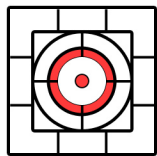

## 1" Dots

Background is 1" squares.  
3/4" to top of page from top-most horizontal line.

Target must be printed at 100% for measurements to be valid!

3/4" outer square, 1/2" inner square, 1/2" outer white circle, 1/3" outer colored circle, 1/4" inner white circle, 1/16" inner colored dot

3/4" outer square, 1/2" inner square, 1/2" outer white circle, 1/3" outer red circle, 1/4" inner white circle, 1/16" inner red dot

ROW  
SCORE

\_\_\_

\_\_\_

\_\_\_

\_\_\_

\_\_\_

\_\_\_