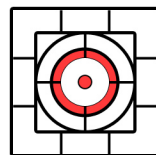

## 1" Dots

Background is 1" squares.  
3/4" to top of page from top-most horizontal line.

Target must be printed at 100% for measurements to be valid!

3/4" outer square, 1/2" inner square, 1/2" outer white circle, 1/3" outer colored circle, 1/4" inner white circle, 1/16" inner colored dot

3/4" outer square, 1/2" inner square, 1/2" outer white circle, 1/3" outer red circle, 1/4" inner white circle, 1/16" inner red dot

ROW  
SCORE

\_\_\_

\_\_\_

\_\_\_

\_\_\_

\_\_\_

\_\_\_