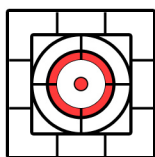

## 1" Dots

Background is 1" squares.  
3/4" to top of page from top-most horizontal line.

Target must be printed at 100% for measurements to be valid!

3/4" outer square, 1/2" inner square, 1/2" outer white circle, 1/3" outer colored circle, 1/4" inner white circle, 1/16" inner colored dot

3/4" outer square, 1/2" inner square, 1/2" outer white circle, 1/3" outer red circle, 1/4" inner white circle, 1/16" inner red dot

ROW  
SCORE

\_\_\_

\_\_\_

\_\_\_

\_\_\_

\_\_\_

\_\_\_