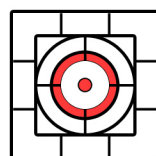

___

5pts = 100% inside white 1/4" circle | 4pts = 100% inside red 1/3" circle | 2pts = 100% inside white 1/2" circle | 1pt = 100% inside white 3/4" square