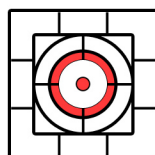

## 1" Dots

Background is 1" squares.  
3/4" to top of page from top-most horizontal line.

Target must be printed at 100% for measurements to be valid!

3/4" outer square, 1/2" inner square, 1/2" outer white circle, 1/3" outer colored circle, 1/4" inner white circle, 1/16" inner colored dot

3/4" outer square, 1/2" inner square, 1/2" outer white circle, 1/3" outer red circle, 1/4" inner white circle, 1/16" inner red dot

ROW  
SCORE

\_\_\_

\_\_\_

\_\_\_

\_\_\_

\_\_\_

\_\_\_