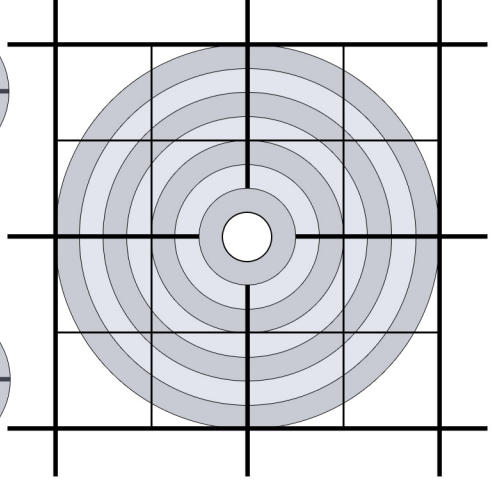

Bird/Dog hit = +25 points | Misses = 0 points | 9th and 10th shots = -10 points

30x 0.75" targets + 2x 2" practice

50 yard or 100 yard targets

Majority of bullethole must break circle to count

Rifle: \_\_\_\_\_  
Sights: \_\_\_\_\_  
Ammo: \_\_\_\_\_  
Distance: \_\_\_\_\_  
Conditions: \_\_\_\_\_  
Notes: \_\_\_\_\_