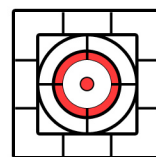

## 2" Target

Bullseye 1/2"

Each ring 1/2" larger than previous ring.  
Darkest rings at 1" and 2"  
Crosshairs extend out 1/4"

## 1" Dots

Background is 1" squares.  
3/4" to top of page from top-most horizontal line.

Target must be printed at 100% for measurements to be valid!

3/4" outer square, 1/2" inner square, 1/2" outer white circle, 1/3" outer colored circle, 1/4" inner white circle, 1/16" inner colored dot

3/4" outer square, 1/2" inner square, 1/2" outer white circle, 1/3" outer red circle, 1/4" inner white circle, 1/16" inner red dot

ROW  
SCORE

\_\_\_

\_\_\_

\_\_\_

\_\_\_

\_\_\_

\_\_\_