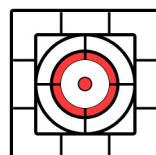

## 1" Dots

Background is 1" squares.  
3/4" to top of page from top-most horizontal line.

Target must be printed at 100% for measurements to be valid!

3/4" outer square, 1/2" inner square, 1/2" outer white circle, 1/3" outer colored circle, 1/4" inner white circle, 1/16" inner colored dot

3/4" outer square, 1/2" inner square, 1/2" outer white circle, 1/3" outer red circle, 1/4" inner white circle, 1/16" inner red dot

ROW  
SCORE

\_\_\_

\_\_\_

\_\_\_

\_\_\_

\_\_\_

\_\_\_