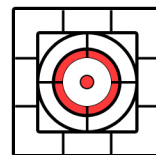

## 1" Dots

Background is 1" squares.  
3/4" to top of page from top-most horizontal line.

Target must be printed at 100% for measurements to be valid!

3/4" outer square, 1/2" inner square, 1/2" outer white circle, 1/3" outer colored circle, 1/4" inner white circle, 1/16" inner colored dot

3/4" outer square, 1/2" inner square, 1/2" outer white circle, 1/3" outer red circle, 1/4" inner white circle, 1/16" inner red dot

ROW  
SCORE

\_\_\_

\_\_\_

\_\_\_

\_\_\_

\_\_\_

\_\_\_