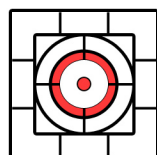

## 1" Dots

Background is 1" squares.  
3/4" to top of page from top-most horizontal line.

Target must be printed at 100% for measurements to be valid!

3/4" outer square, 1/2" inner square, 1/2" outer white circle, 1/3" outer colored circle, 1/4" inner white circle, 1/16" inner colored dot

3/4" outer square, 1/2" inner square, 1/2" outer white circle, 1/3" outer red circle, 1/4" inner white circle, 1/16" inner red dot

ROW  
SCORE

\_\_\_

\_\_\_

\_\_\_

\_\_\_

\_\_\_

\_\_\_