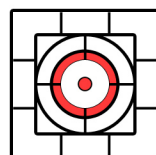

## 1" Dots

Background is 1" squares.  
3/4" to top of page from top-most horizontal line.

Target must be printed at 100% for measurements to be valid!

3/4" outer square, 1/2" inner square, 1/2" outer white circle, 1/3" outer colored circle, 1/4" inner white circle, 1/16" inner colored dot

3/4" outer square, 1/2" inner square, 1/2" outer white circle, 1/3" outer red circle, 1/4" inner white circle, 1/16" inner red dot

ROW  
SCORE

\_\_\_

\_\_\_

\_\_\_

\_\_\_

\_\_\_

\_\_\_