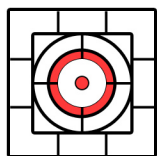

## 1" Dots

Background is 1" squares.  
3/4" to top of page from top-most horizontal line.

Target must be printed at 100% for measurements to be valid!

3/4" outer square, 1/2" inner square, 1/2" outer white circle, 1/3" outer colored circle, 1/4" inner white circle, 1/16" inner colored dot

3/4" outer square, 1/2" inner square, 1/2" outer white circle, 1/3" outer red circle, 1/4" inner white circle, 1/16" inner red dot

ROW  
SCORE

\_\_\_

\_\_\_

\_\_\_

\_\_\_

\_\_\_

\_\_\_