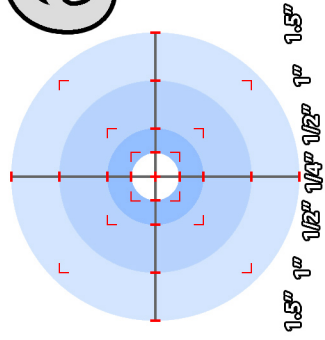

# TRIGGER CONTROL TARGET

48x 1" CIRCLES

1

6

2

5

3

4

7

[1/4"] 1/2" | 1/2" | 1/4"]

[1/4"] 1/2" | 1/2" | 1/4"]

[1/4"] 1/2" | 1/2" | 1/4"]

[1/4"] 1/2" | 1/2" | 1/4"]

[1/4"] 1/2" | 1/2" | 1/4"]

| 1/2" | 1/2" | 1/2" | 1/2" |

| 1/2" | 1/2" | 1/2" | 1/2" |

| 1/2" | 1/2" | 1/2" | 1/2" |

| 1/2" | 1/2" | 1/2" | 1/2" |

2.5"  
2.0"  
1.5"  
1.0"  
0.5"

6.0"  
2.0"  
.75"  
.50"

.22 Precision Shooting Scoring Sheet - 25 yard - One shot per target

Sight-In-Targets

Shooter: \_\_\_\_\_ Rifle: \_\_\_\_\_

Distance: \_\_\_\_\_ Ammo: \_\_\_\_\_

Weather: \_\_\_\_\_ Sights: \_\_\_\_\_

Number of scored shots: \_\_\_\_\_ Notes: \_\_\_\_\_

.22 Precision Shooting Scoring Sheet - 50 yard - One shot per target

Sight-In-Targets