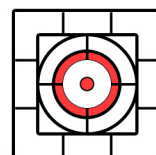

## 1" Dots

Background is 1" squares.  
3/4" to top of page from top-most horizontal line.

Target must be printed at 100% for measurements to be valid!

3/4" outer square, 1/2" inner square, 1/2" outer white circle, 1/3" outer colored circle, 1/4" inner white circle, 1/16" inner colored dot

3/4" outer square, 1/2" inner square, 1/2" outer white circle, 1/3" outer red circle, 1/4" inner white circle, 1/16" inner red dot

ROW  
SCORE

\_\_\_

\_\_\_

\_\_\_

\_\_\_

\_\_\_

\_\_\_

\_\_\_

\_\_\_

5pts = 100% inside white 1/4" circle | 4pts = 100% inside red 1/3" circle | 2pts = 100% inside white 1/2" circle | 1pt = 100% inside white 3/4" square

1

2

-10  
points

3

Score: