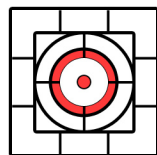

## 1" Dots

Background is 1" squares.  
3/4" to top of page from top-most horizontal line.

Target must be printed at 100% for measurements to be valid!

3/4" outer square, 1/2" inner square, 1/2" outer white circle, 1/3" outer colored circle, 1/4" inner white circle, 1/16" inner colored dot

3/4" outer square, 1/2" inner square, 1/2" outer white circle, 1/3" outer red circle, 1/4" inner white circle, 1/16" inner red dot

ROW  
SCORE

\_\_\_

\_\_\_

\_\_\_

\_\_\_

\_\_\_

\_\_\_