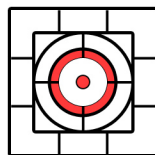

## 1" Dots

Background is 1" squares.  
3/4" to top of page from top-most horizontal line.

Target must be printed at 100% for measurements to be valid!

3/4" outer square, 1/2" inner square, 1/2" outer white circle, 1/3" outer colored circle, 1/4" inner white circle, 1/16" inner colored dot

3/4" outer square, 1/2" inner square, 1/2" outer white circle, 1/3" outer red circle, 1/4" inner white circle, 1/16" inner red dot

ROW  
SCORE

\_\_\_

\_\_\_

\_\_\_

\_\_\_

\_\_\_

\_\_\_