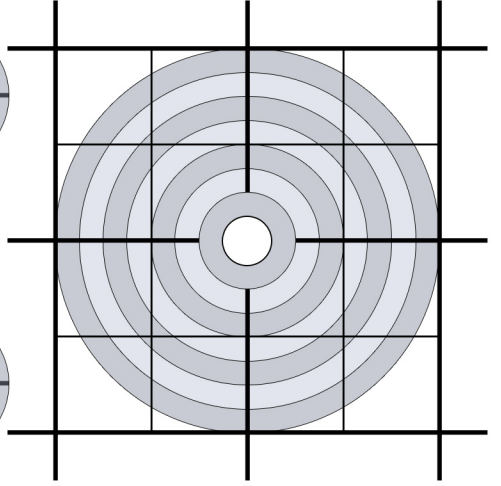

Bird/Dog hit = +25 points | Misses = 0 points | 9th and 10th shots = -10 points

30x 0.75" targets + 2x 2" practice

50 yard or 100 yard targets

Majority of bullethole must break circle to count

Rifle: \_\_\_\_\_  
Sights: \_\_\_\_\_  
Ammo: \_\_\_\_\_  
Distance: \_\_\_\_\_  
Conditions: \_\_\_\_\_  
Notes: \_\_\_\_\_