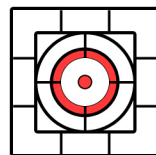

## 1" Dots

Background is 1" squares.  
3/4" to top of page from top-most horizontal line.

Target must be printed at 100% for measurements to be valid!

3/4" outer square, 1/2" inner square, 1/2" outer white circle, 1/3" outer colored circle, 1/4" inner white circle, 1/16" inner colored dot

3/4" outer square, 1/2" inner square, 1/2" outer white circle, 1/3" outer red circle, 1/4" inner white circle, 1/16" inner red dot

ROW  
SCORE

\_\_\_

\_\_\_

\_\_\_

\_\_\_

\_\_\_

\_\_\_