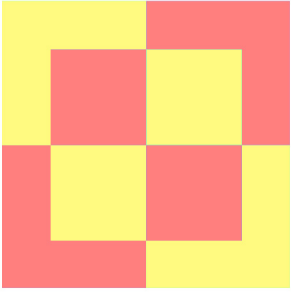

7

[1/4"] 1/2" | 1/2" | 1/4"]

[1/4"] 1/2" | 1/2" | 1/4"]

[1/4"] 1/2" | 1/2" | 1/4"]

[1/4"] 1/2" | 1/2" | 1/4"]

[1/4"] 1/2" | 1/2" | 1/4"]

| 1/2" | 1/2" | 1/2" | 1/2" |

| 1/2" | 1/2" | 1/2" | 1/2" |

| 1/2" | 1/2" | 1/2" | 1/2" |

| 1/2" | 1/2" | 1/2" | 1/2" |

2.5"  
2.0"  
1.5"  
1.0"  
0.5"

6.0"  
2.0"  
.75"  
.50"

.22 Precision Shooting Scoring Sheet - 25 yard - One shot per target

Sight-In-Targets

Shooter: \_\_\_\_\_ Rifle: \_\_\_\_\_