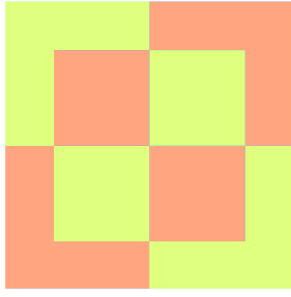

# TRIGGER CONTROL TARGET

48x 1" CIRCLES

1

6

2

5

3

4

7

[1/4"] 1/2" | 1/2" | 1/4"]

[1/4"] 1/2" | 1/2" | 1/4"]

[1/4"] 1/2" | 1/2" | 1/4"]

[1/4"] 1/2" | 1/2" | 1/4"]

[1/4"] 1/2" | 1/2" | 1/4"]

| 1/2" | 1/2" | 1/2" | 1/2" |

| 1/2" | 1/2" | 1/2" | 1/2" |

| 1/2" | 1/2" | 1/2" | 1/2" |

| 1/2" | 1/2" | 1/2" | 1/2" |

2.5"  
2.0"  
1.5"  
1.0"  
0.5"

6.0"  
2.0"  
.75"  
.50"

.22 Precision Shooting Scoring Sheet - 25 yard - One shot per target

Sight-In-Targets

Shooter: \_\_\_\_\_ Rifle: \_\_\_\_\_