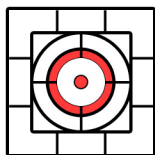

## 1" Dots

Background is 1" squares.  
3/4" to top of page from top-most horizontal line.

Target must be printed at 100% for measurements to be valid!

3/4" outer square, 1/2" inner square, 1/2" outer white circle, 1/3" outer colored circle, 1/4" inner white circle, 1/16" inner colored dot

3/4" outer square, 1/2" inner square, 1/2" outer white circle, 1/3" outer red circle, 1/4" inner white circle, 1/16" inner red dot

ROW  
SCORE

\_\_\_

\_\_\_

\_\_\_

\_\_\_

\_\_\_

\_\_\_