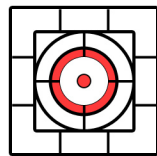

## 1" Dots

Background is 1" squares.  
3/4" to top of page from top-most horizontal line.

Target must be printed at 100% for measurements to be valid!

3/4" outer square, 1/2" inner square, 1/2" outer white circle, 1/3" outer colored circle, 1/4" inner white circle, 1/16" inner colored dot

3/4" outer square, 1/2" inner square, 1/2" outer white circle, 1/3" outer red circle, 1/4" inner white circle, 1/16" inner red dot

ROW  
SCORE

\_\_\_

\_\_\_

\_\_\_

\_\_\_

\_\_\_

\_\_\_