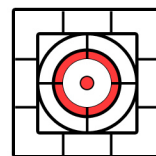

## 1" Dots

Background is 1" squares.  
3/4" to top of page from top-most horizontal line.

Target must be printed at 100% for measurements to be valid!

3/4" outer square, 1/2" inner square, 1/2" outer white circle, 1/3" outer colored circle, 1/4" inner white circle, 1/16" inner colored dot

3/4" outer square, 1/2" inner square, 1/2" outer white circle, 1/3" outer red circle, 1/4" inner white circle, 1/16" inner red dot

ROW  
SCORE

\_\_\_

\_\_\_

\_\_\_

\_\_\_

\_\_\_

\_\_\_