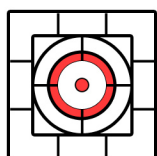

___

5pts = 100% inside white 1/4" circle | 4pts = 100% inside red 1/3" circle | 2pts = 100% inside white 1/2" circle | 1pt = 100% inside white 3/4" square