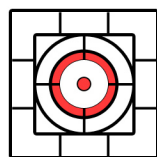

## 1" Dots

Background is 1" squares.  
3/4" to top of page from top-most horizontal line.

Target must be printed at 100% for measurements to be valid!

3/4" outer square, 1/2" inner square, 1/2" outer white circle, 1/3" outer colored circle, 1/4" inner white circle, 1/16" inner colored dot

3/4" outer square, 1/2" inner square, 1/2" outer white circle, 1/3" outer red circle, 1/4" inner white circle, 1/16" inner red dot

ROW  
SCORE

\_\_\_

\_\_\_

\_\_\_

\_\_\_

\_\_\_

\_\_\_