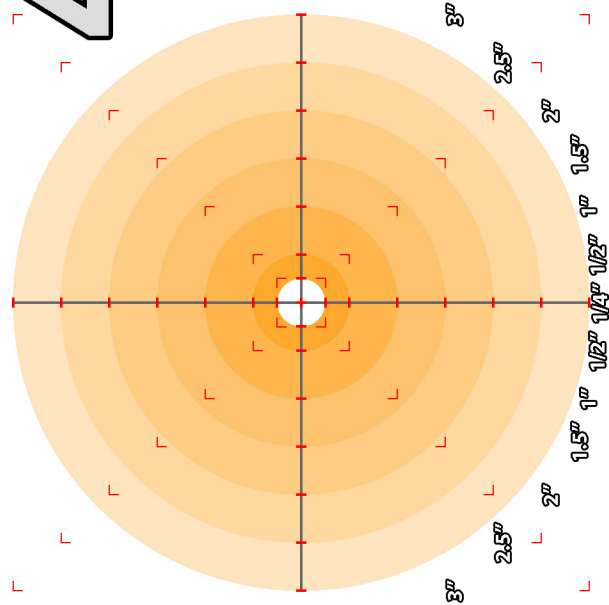

# TRIGGER CONTROL TARGET

48x 1" CIRCLES

1

6

2

5

3

4

7

[1/4"] 1/2" | 1/2" | 1/4"]

[1/4"] 1/2" | 1/2" | 1/4"]

[1/4"] 1/2" | 1/2" | 1/4"]

[1/4"] 1/2" | 1/2" | 1/4"]

[1/4"] 1/2" | 1/2" | 1/4"]

| 1/2" | 1/2" | 1/2" | 1/2" |

| 1/2" | 1/2" | 1/2" | 1/2" |

| 1/2" | 1/2" | 1/2" | 1/2" |

| 1/2" | 1/2" | 1/2" | 1/2" |

2.5"  
2.0"  
1.5"  
1.0"  
0.5"

6.0"  
2.0"  
.75"  
.50"

.22 Precision Shooting Scoring Sheet - 25 yard - One shot per target

Sight-In-Targets

Shooter: \_\_\_\_\_ Rifle: \_\_\_\_\_