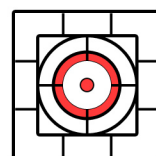

___

5pts = 100% inside white 1/4" circle | 4pts = 100% inside red 1/3" circle | 2pts = 100% inside white 1/2" circle | 1pt = 100% inside white 3/4" square