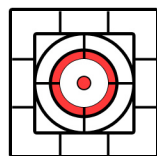

## 1" Dots

Background is 1" squares.  
3/4" to top of page from top-most horizontal line.

Target must be printed at 100% for measurements to be valid!

3/4" outer square, 1/2" inner square, 1/2" outer white circle, 1/3" outer colored circle, 1/4" inner white circle, 1/16" inner colored dot

3/4" outer square, 1/2" inner square, 1/2" outer white circle, 1/3" outer red circle, 1/4" inner white circle, 1/16" inner red dot

ROW  
SCORE

\_\_\_

\_\_\_

\_\_\_

\_\_\_

\_\_\_

\_\_\_