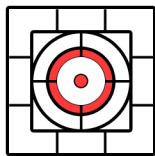

## 1" Dots

Background is 1" squares.  
3/4" to top of page from top-most horizontal line.

Target must be printed at 100% for measurements to be valid!

3/4" outer square, 1/2" inner square, 1/2" outer white circle, 1/3" outer colored circle, 1/4" inner white circle, 1/16" inner colored dot

3/4" outer square, 1/2" inner square, 1/2" outer white circle, 1/3" outer red circle, 1/4" inner white circle, 1/16" inner red dot

ROW  
SCORE

\_\_\_

\_\_\_

\_\_\_

\_\_\_

\_\_\_

\_\_\_