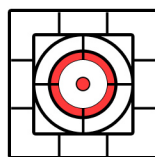

## 1" Dots

Background is 1" squares.  
3/4" to top of page from top-most horizontal line.

Target must be printed at 100% for measurements to be valid!

3/4" outer square, 1/2" inner square, 1/2" outer white circle, 1/3" outer colored circle, 1/4" inner white circle, 1/16" inner colored dot

3/4" outer square, 1/2" inner square, 1/2" outer white circle, 1/3" outer red circle, 1/4" inner white circle, 1/16" inner red dot

ROW  
SCORE

\_\_\_

\_\_\_

\_\_\_

\_\_\_

\_\_\_

\_\_\_