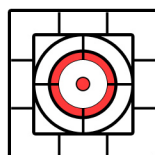

## 1" Dots

Background is 1" squares.  
3/4" to top of page from top-most horizontal line.

Target must be printed at 100% for measurements to be valid!

3/4" outer square, 1/2" inner square, 1/2" outer white circle, 1/3" outer colored circle, 1/4" inner white circle, 1/16" inner colored dot

3/4" outer square, 1/2" inner square, 1/2" outer white circle, 1/3" outer red circle, 1/4" inner white circle, 1/16" inner red dot

ROW  
SCORE

\_\_\_

\_\_\_

\_\_\_

\_\_\_

\_\_\_

\_\_\_