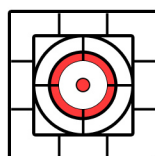

___

5pts = 100% inside white 1/4" circle | 4pts = 100% inside red 1/3" circle | 2pts = 100% inside white 1/2" circle | 1pt = 100% inside white 3/4" square