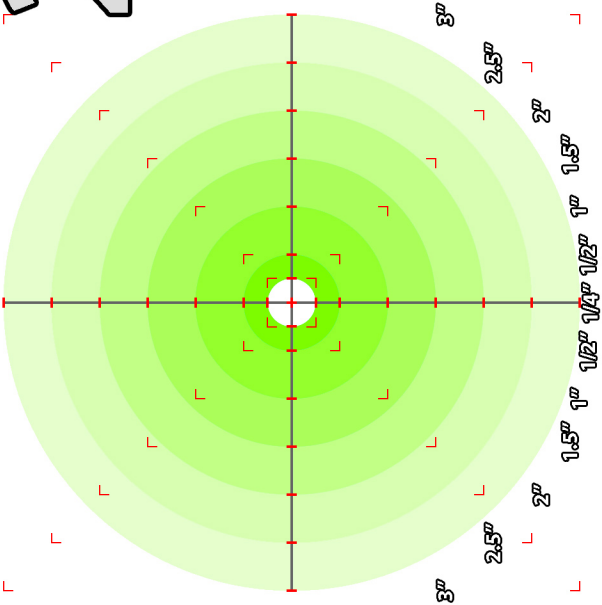

# TRIGGER CONTROL TARGET

48x 1" CIRCLES

1

6

2

5

3

4

7

[1/4"] 1/2" | 1/2" | 1/4"]

[1/4"] 1/2" | 1/2" | 1/4"]

[1/4"] 1/2" | 1/2" | 1/4"]

[1/4"] 1/2" | 1/2" | 1/4"]

[1/4"] 1/2" | 1/2" | 1/4"]

| 1/2" | 1/2" | 1/2" | 1/2" |

| 1/2" | 1/2" | 1/2" | 1/2" |

| 1/2" | 1/2" | 1/2" | 1/2" |

| 1/2" | 1/2" | 1/2" | 1/2" |

2.5"  
2.0"  
1.5"  
1.0"  
0.5"

6.0"  
2.0"  
.75"  
.50"

.22 Precision Shooting Scoring Sheet - 25 yard - One shot per target

Sight-In-Targets

Shooter: \_\_\_\_\_ Rifle: \_\_\_\_\_