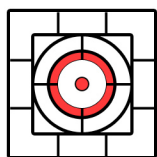

## 1" Dots

Background is 1" squares.  
3/4" to top of page from top-most horizontal line.

Target must be printed at 100% for measurements to be valid!

3/4" outer square, 1/2" inner square, 1/2" outer white circle, 1/3" outer colored circle, 1/4" inner white circle, 1/16" inner colored dot

3/4" outer square, 1/2" inner square, 1/2" outer white circle, 1/3" outer red circle, 1/4" inner white circle, 1/16" inner red dot

ROW  
SCORE

\_\_\_

\_\_\_

\_\_\_

\_\_\_

\_\_\_

\_\_\_