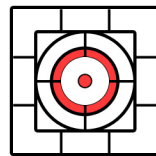

## 1" Dots

Background is 1" squares.  
3/4" to top of page from top-most horizontal line.

Target must be printed at 100% for measurements to be valid!

3/4" outer square, 1/2" inner square, 1/2" outer white circle, 1/3" outer colored circle, 1/4" inner white circle, 1/16" inner colored dot

3/4" outer square, 1/2" inner square, 1/2" outer white circle, 1/3" outer red circle, 1/4" inner white circle, 1/16" inner red dot

ROW  
SCORE

\_\_\_

\_\_\_

\_\_\_

\_\_\_

\_\_\_

\_\_\_