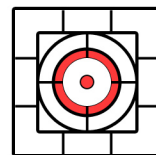

## 1" Dots

Background is 1" squares.  
3/4" to top of page from top-most horizontal line.

Target must be printed at 100% for measurements to be valid!

3/4" outer square, 1/2" inner square, 1/2" outer white circle, 1/3" outer colored circle, 1/4" inner white circle, 1/16" inner colored dot

3/4" outer square, 1/2" inner square, 1/2" outer white circle, 1/3" outer red circle, 1/4" inner white circle, 1/16" inner red dot

ROW  
SCORE

\_\_\_

\_\_\_

\_\_\_

\_\_\_

\_\_\_

\_\_\_