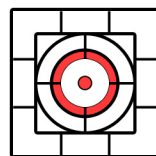

## 1" Dots

Background is 1" squares.  
3/4" to top of page from top-most horizontal line.

Target must be printed at 100% for measurements to be valid!

3/4" outer square, 1/2" inner square, 1/2" outer white circle, 1/3" outer colored circle, 1/4" inner white circle, 1/16" inner colored dot

3/4" outer square, 1/2" inner square, 1/2" outer white circle, 1/3" outer red circle, 1/4" inner white circle, 1/16" inner red dot

ROW  
SCORE

\_\_\_

\_\_\_

\_\_\_

\_\_\_

\_\_\_

\_\_\_