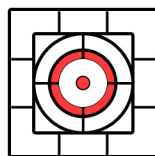

## 1" Dots

Background is 1" squares.  
3/4" to top of page from top-most horizontal line.

Target must be printed at 100% for measurements to be valid!

3/4" outer square, 1/2" inner square, 1/2" outer white circle, 1/3" outer colored circle, 1/4" inner white circle, 1/16" inner colored dot

3/4" outer square, 1/2" inner square, 1/2" outer white circle, 1/3" outer red circle, 1/4" inner white circle, 1/16" inner red dot

ROW  
SCORE

\_\_\_

\_\_\_

\_\_\_

\_\_\_

\_\_\_

\_\_\_