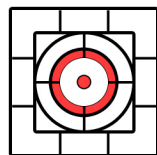

## 1" Dots

Background is 1" squares.  
3/4" to top of page from top-most horizontal line.

Target must be printed at 100% for measurements to be valid!

3/4" outer square, 1/2" inner square, 1/2" outer white circle, 1/3" outer colored circle, 1/4" inner white circle, 1/16" inner colored dot

3/4" outer square, 1/2" inner square, 1/2" outer white circle, 1/3" outer red circle, 1/4" inner white circle, 1/16" inner red dot

ROW  
SCORE

\_\_\_

\_\_\_

\_\_\_

\_\_\_

\_\_\_

\_\_\_