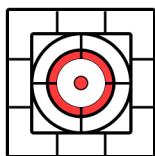

## 1" Dots

Background is 1" squares.  
3/4" to top of page from top-most horizontal line.

Target must be printed at 100% for measurements to be valid!

3/4" outer square, 1/2" inner square, 1/2" outer white circle, 1/3" outer colored circle, 1/4" inner white circle, 1/16" inner colored dot

3/4" outer square, 1/2" inner square, 1/2" outer white circle, 1/3" outer red circle, 1/4" inner white circle, 1/16" inner red dot

ROW  
SCORE

\_\_\_

\_\_\_

\_\_\_

\_\_\_

\_\_\_

\_\_\_