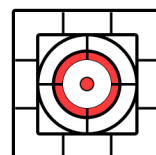

## 1" Dots

Background is 1" squares.  
3/4" to top of page from top-most horizontal line.

Target must be printed at 100% for measurements to be valid!

3/4" outer square, 1/2" inner square, 1/2" outer white circle, 1/3" outer colored circle, 1/4" inner white circle, 1/16" inner colored dot

3/4" outer square, 1/2" inner square, 1/2" outer white circle, 1/3" outer red circle, 1/4" inner white circle, 1/16" inner red dot

ROW  
SCORE

\_\_\_

\_\_\_

\_\_\_

\_\_\_

\_\_\_

\_\_\_

\_\_\_

\_\_\_

5pts = 100% inside white 1/4" circle | 4pts = 100% inside red 1/3" circle | 2pts = 100% inside white 1/2" circle | 1pt = 100% inside white 3/4" square

1

2

-10  
points

3

Score: