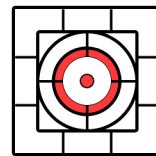

## 1" Dots

Background is 1" squares.  
3/4" to top of page from top-most horizontal line.

Target must be printed at 100% for measurements to be valid!

3/4" outer square, 1/2" inner square, 1/2" outer white circle, 1/3" outer colored circle, 1/4" inner white circle, 1/16" inner colored dot

3/4" outer square, 1/2" inner square, 1/2" outer white circle, 1/3" outer red circle, 1/4" inner white circle, 1/16" inner red dot

ROW  
SCORE

\_\_\_

\_\_\_

\_\_\_

\_\_\_

\_\_\_

\_\_\_