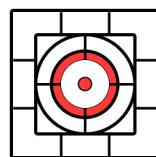

## 1" Dots

Background is 1" squares.  
3/4" to top of page from top-most horizontal line.

Target must be printed at 100% for measurements to be valid!

3/4" outer square, 1/2" inner square, 1/2" outer white circle, 1/3" outer colored circle, 1/4" inner white circle, 1/16" inner colored dot

3/4" outer square, 1/2" inner square, 1/2" outer white circle, 1/3" outer red circle, 1/4" inner white circle, 1/16" inner red dot

ROW  
SCORE

\_\_\_

\_\_\_

\_\_\_

\_\_\_

\_\_\_

\_\_\_